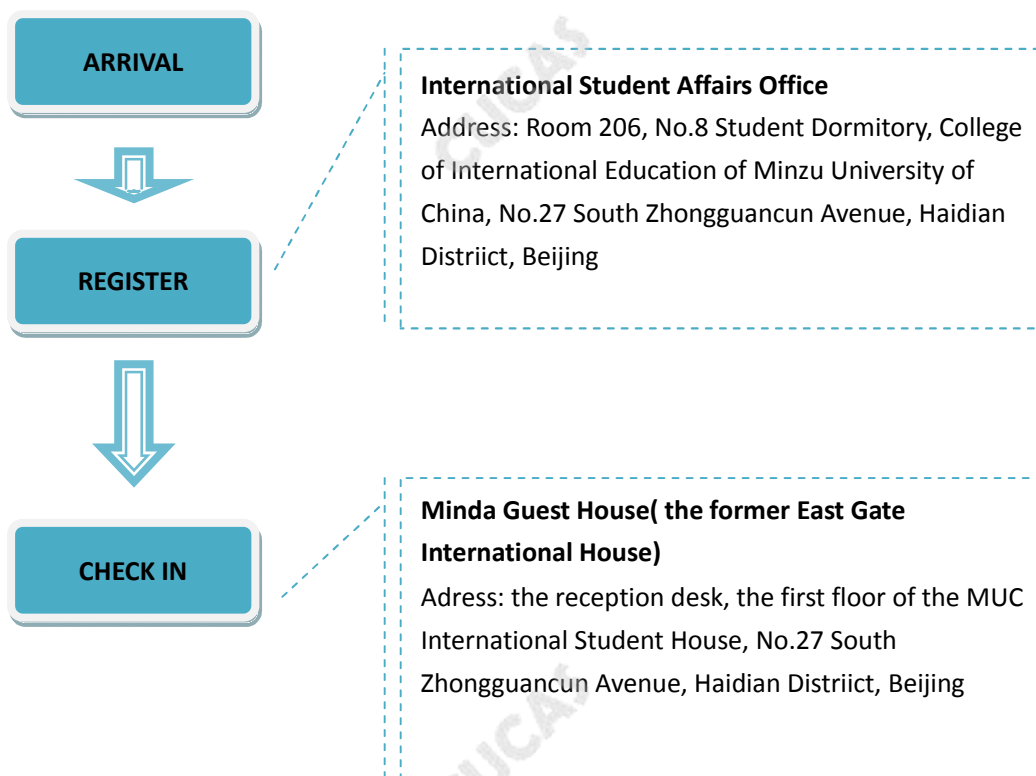

Minzu University of China

■ CHECK IN INFORMATION

DATE/PERIOD: **Registration dates indicated on the admission notice**

Check in before the registration date/period? **-Not Allowed**

- 24 hrs on duty? **- Yes**

■ AFTER ARRIVAL

■ HOTELS AROUND THE CAMPUS

eLong.com—the biggest online hotel booking website in China

English service is available.

■ OTHER REMINDERS

Temporary Residence

Students live off campus must get a Registration Form of Temporary Residence within 24 hours at the local police station, but if you settle down in a hotel, you don't have to do so.